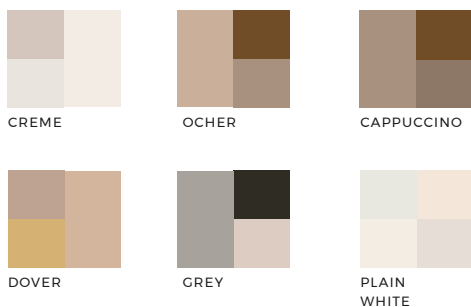

### RECOMMENDED COLOR COMBINATIONS

We use standardized color systems such as NCS. Color combinations are customizable. You can choose up to three colors (stone color, stone patina color and joint).