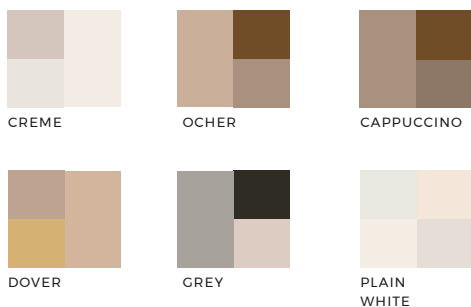

GEWENA

Manufacture

MEDITERRANEAN

Piemont

Small rectangular stones are put together like a puzzle.

Stone dimension: 2 x 2 cm to 15 x 10 cm
Joint depth: 1,5 cm
Joint depth: 0,5 cm - 1 cm

HISTORY

The feeling of warm sunlight on your skin and narrow alleys surrounded by historical buildings - the Mediterranean area is truly magnificent. With this collection you can bring a little bit of this vacation feeling into your home.

RECOMMENDED COLOR COMBINATIONS

We use standardized color systems such as NCS. Color combinations are customizable. You can choose up to three colors (stone color, stone patina color and joint).

DETAILS

Quarry stones with an edge are lined up with mortar. Due to the small stones, the wall looks even realer.