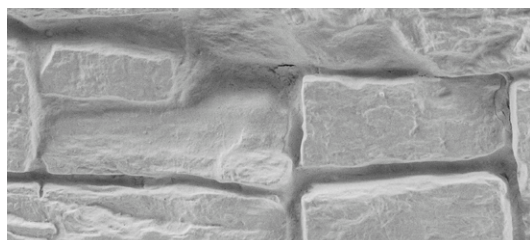

GEWENA

Manufacture

MEDITERRANEAN

Piemont

Small rectangular stones are put together like a puzzle.

Stone dimension: 2 x 2 cm to 15 x 10 cm
Joint depth: 1,5 cm
Joint depth: 0,5 cm - 1 cm

HISTORY

The feeling of warm sunlight on your skin and narrow alleys surrounded by historical buildings - the Mediterranean area is truly magnificent. With this collection you can bring a little bit of this vacation feeling into your home.

RECOMMENDED COLOR COMBINATIONS

We use standardized color systems such as NCS. Color combinations are customizable. You can choose up to three colors (stone color, stone patina color and joint).

DETAILS

Quarry stones with an edge are lined up with mortar. Due to the small stones, the wall looks even realer.

LAYING DIRECTION:	laid horizontally
DIMENSIONS:	240 cm x 105 cm
MATERIAL:	100% mineral (cement types, glass)
USE UNTREATED:	suitable for interior use (wall, ceiling)
WATERPROOF COLOR:	suitable for outdoor use (wall)
SURFACES:	acrylic and silicate paint
PACKAGING:	245 cm x 110 cm (one piece)
STORAGE:	Store product in dry condition. Before mounting allow to acclimatize in final location for 24 hours.
CERTIFICATES:	Fire class A1 (incombustible acc. to DIN 4102) MSC.307(88) - IMO 2010 FTP Code Part 1