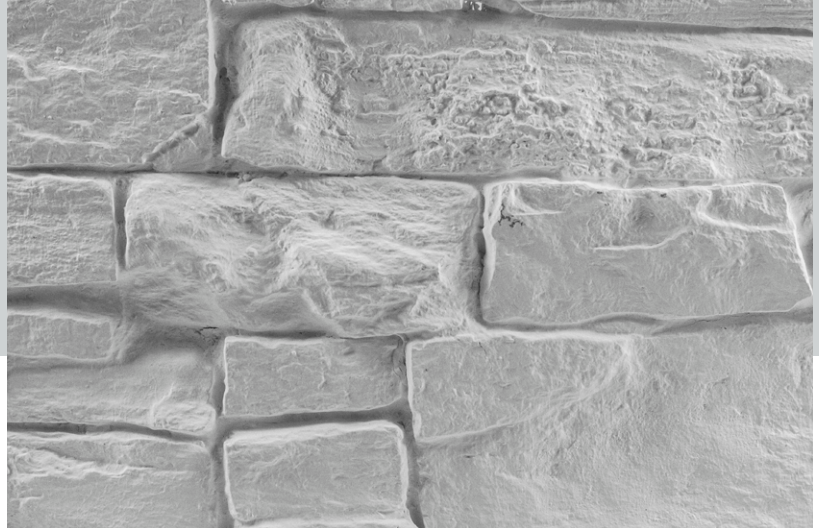

GEWENA

Manufacture

MEDITERRANEAN

Piemont

Small rectangular stones are put together like a puzzle.

Stone dimension: 2 x 2 cm to 15 x 10 cm
Joint depth: 1,5 cm
Joint depth: 0,5 cm - 1 cm

HISTORY

The feeling of warm sunlight on your skin and narrow alleys surrounded by historical buildings - the Mediterranean area is truly magnificent. With this collection you can bring a little bit of this vacation feeling into your home.

RECOMMENDED COLOR COMBINATIONS

We use standardized color systems such as NCS. Color combinations are customizable. You can choose up to three colors (stone color, stone patina color and joint).

DETAILS

Quarry stones with an edge are lined up with mortar. Due to the small stones, the wall looks even realer.

LAYING DIRECTION:	laid horizontally
DIMENSIONS:	240 cm x 105 cm
MATERIAL:	100% mineral (cement types, glass)
USE UNTREATED:	suitable for interior use (wall, ceiling)
WATERPROOF COLOR:	suitable for outdoor use (wall)
SURFACES:	acrylic and silicate paint
PACKAGING:	245 cm x 110 cm (one piece)
STORAGE:	Store product in dry condition. Before mounting allow to acclimatize in final location for 24 hours.
CERTIFICATES:	Fire class A1 (incombustible acc. to DIN 4102) MSC.307(88) - IMO 2010 FTP Code Part 1